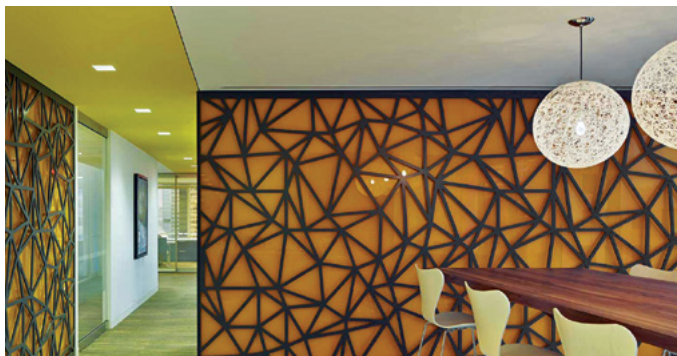

BACKPAINTED

Apache Corporation

Calgary, AB, Canada

Fabrication by Goldray Glass

Colored Backpainted *Starphire*® Glass Wall Cladding