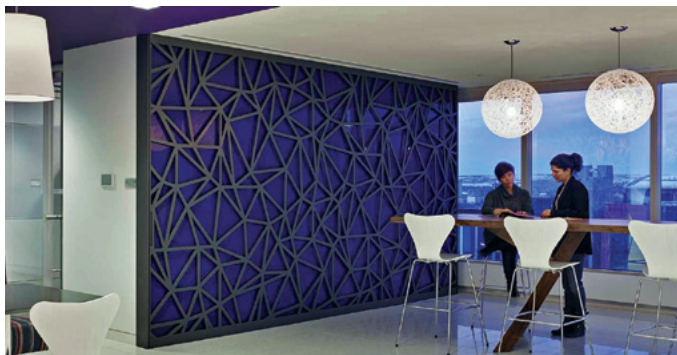

BACKPAINTED

Apache Corporation

Calgary, AB, Canada

Fabrication by Goldray Glass

Colored Backpainted *Starphire*® Glass Wall Cladding